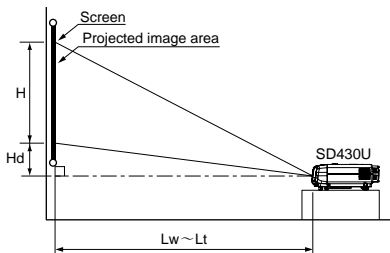

*All brand names and product names are trademarks, registered trademarks or trade names of their respective holders.

Input and Output Terminals

- 1 PC / Component Video output
- 2 Serial RS-232C
- 3 PC / Component Video input (mini D-sub 15pin)
- 4 S-Video / RCA
- 5 Audio input
- 6 Audio output
- 7 DC Out
- 8 Security Hook

Dimensions

Screen size and Projection distance

As seen from the side

Screen size chart

Screen (4:3 aspect ratio)						Distance from screen (L)				Height projected image (Hd)	Screen (16:9 aspect ratio)						Distance from screen (L)				Height projected image (Hd)		
Diagonal size		Width (W)		Height (H)		Maximum Zoom		Minimum Zoom			Diagonal size		Width (W)		Height (H)		Maximum Zoom		Minimum Zoom				
inch	cm	inch	cm	inch	cm	inch	m	inch	m	inch	cm	inch	cm	inch	cm	inch	m	inch	m	inch	cm		
40	102	32	81	24	61	50	1.3	60	1.5	3.5	8.8	40	102	34.9	89	19.6	50	55	1.4	66	1.7	6.7	17.1
60	152	48	122	36	91	76	1.9	91	2.3	5.2	13.3	60	152	52.3	133	29.4	75	82	2.1	99	2.5	10.1	25.7
80	203	64	163	48	122	101	2.6	121	3.1	7.0	17.7	80	203	69.7	177	39.2	100	110	2.8	132	3.3	13.5	34.3
100	254	80	203	60	152	126	3.2	151	3.8	8.7	22.1	100	254	87.2	221	49.0	125	137	3.5	165	4.2	16.9	42.9
150	381	120	305	90	229	189	4.8	227	5.8	13.1	33.2	150	381	130.7	332	73.5	187	206	5.2	247	6.3	25.3	64.3
200	508	160	406	120	305	252	6.4	302	7.7	17.4	44.2	200	508	174.3	443	98.1	249	275	7.0	329	8.4	33.7	85.7
250	635	200	508	150	381	315	8.0	378	9.6	21.8	55.3	250	635	217.9	553	122.6	311	343	8.7	412	10.5	42.2	107.1
300	762	240	610	180	457	378	9.6	-	-	26.1	66.3	300	762	261.5	664	147.1	374	412	10.5	-	-	50.6	128.6