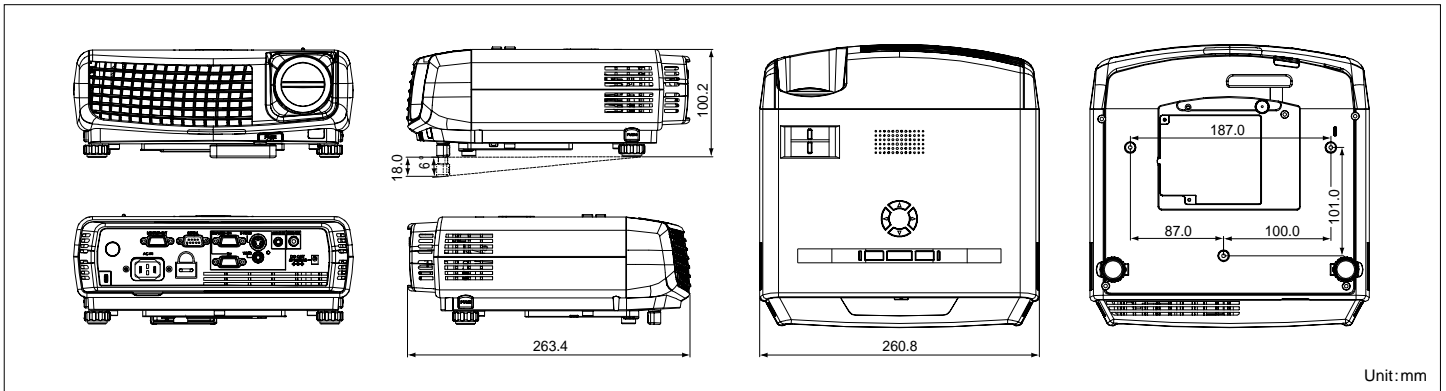

Dimensions