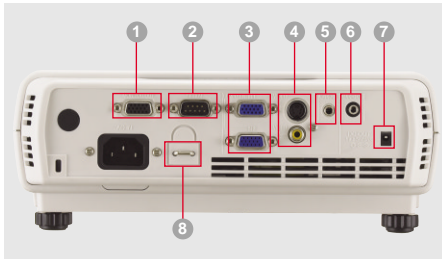

SD430U

MOBILE SVGA PROJECTOR

Specifications

Model	SD430U
Display technology	0.55"1-Chip DMD, 12deg. DDR, DDP2000
Resolution	800×600 (total 480,000 pixels), 550 Video lines
Brightness	2500lm
Contrast	2000 : 1 (on/off)
Picture Size	40"~300"(100"=3.2m)
Source lamp	184W (Shut Off Time 4000Hrs) with Low Mode 230W (Shut Off Time 2000Hrs)
Computer compatibility	640×400 ~1024×768 True: 800×600, Sync on green available
Video compatibility	NTSC/NTSC4.43/PAL(including PAL-M, N)/SECAM/PAL-60, Component Video: 480i/p(525i/p), 576i/p(625i/p), 720p(750p), 1080i(1125i 60Hz), 1080i(1125i 50Hz)
PC input terminals	mini D-sub 15pin×2
Video input terminals	Video: RCA×1 + S-video×1, Audio: stereo mini jack(ø3.5)×1
Output terminals	RGB: mini D-sub 15pin×1, DC Out: 5V 1.5A(MAX) Audio: stereo mini jack(ø3.5)×1
Communication terminals	RS-232C(D-sub 9pin)×1
Audio speaker	2W mono
Dimension(W×H×D)	261×87×265mm(excluding height adjustment)
Weight	2.6kg/5.7lbs
Power supply	AC100 - 240V, 50/60Hz
Optional lamp	VLT-XD430LP

*All brand names and product names are trademarks, registered trademarks or trade names of their respective holders.

Input and Output Terminals

- 1 PC / Component Video output
- 2 Serial RS-232C
- 3 PC / Component Video input (mini D-sub 15pin)
- 4 S-Video / RCA
- 5 Audio input
- 6 Audio output
- 7 DC Out
- 8 Security Hook